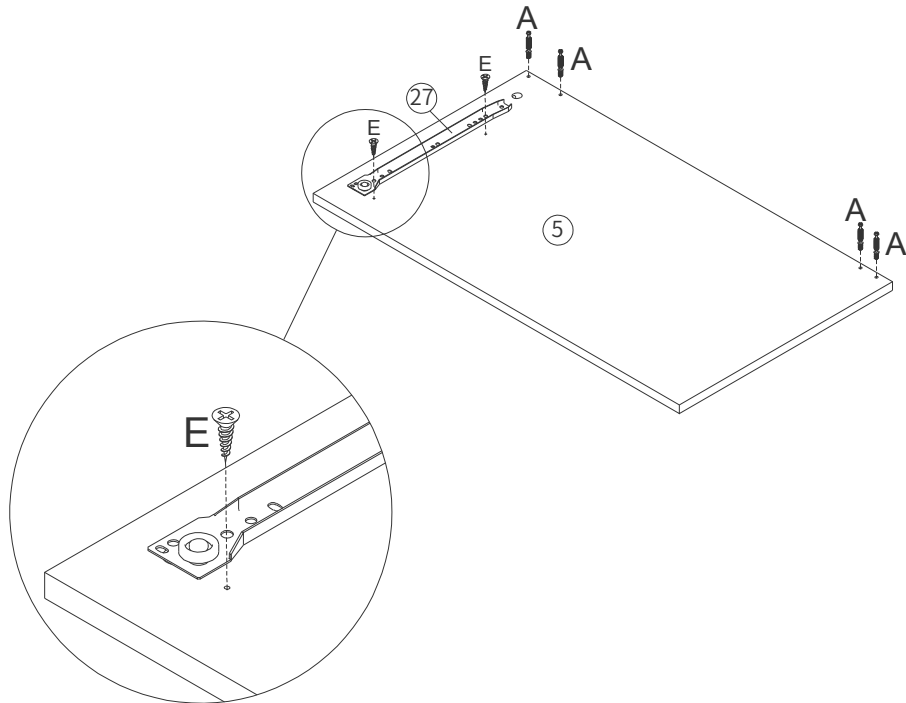

A M5X42 60 PCS	B Ø15X12 60 PCS	C Ø8X40 10 PCS	D M5X40 32 PCS	E M3.5X14 80 PCS	F M4X18 12 PCS	G 6 PCS	H 2" 2 PCS
I 47X38X2.0 4 PCS	J 2 PCS	K 4 PCS	L M3.5X25 2 PCS	M 2 PCS	 1 PCS		

Cam Lock Fastening System

This Cam Lock Fastening System will be used throughout the assembly process

1

A M5X42	E M3.5X14
	
4 PCS	2 PCS

2

E M3.5X14

4 PCS

3

A M5X42	E M3.5X14
	
12 PCS	10 PCS