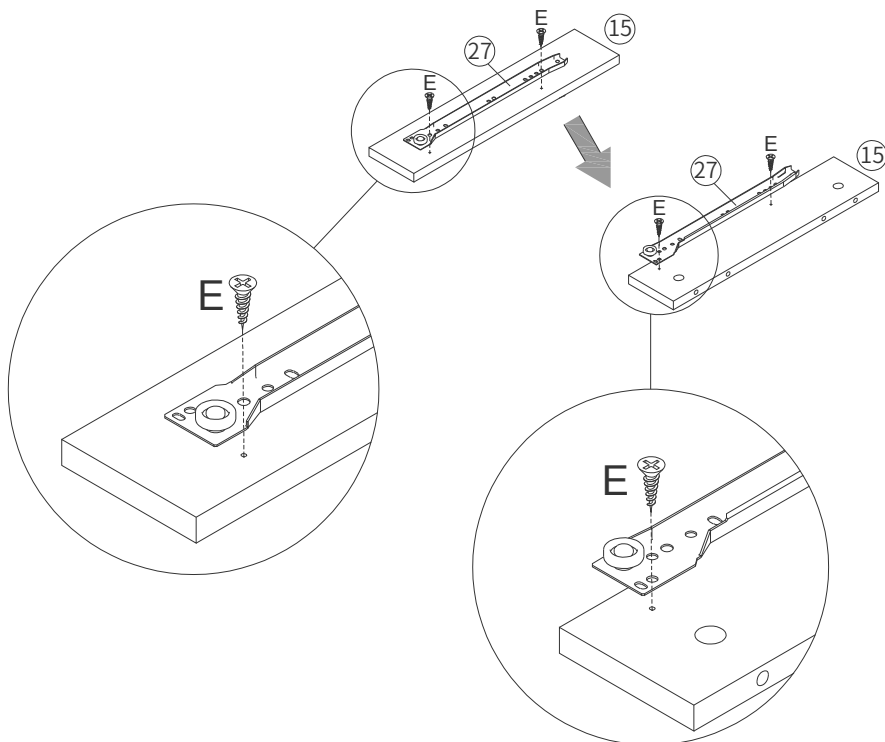

A M5X42 60 PCS	B Ø15X12 60 PCS	C Ø8X40 10 PCS	D M5X40 32 PCS	E M3.5X14 80 PCS	F M4X18 12 PCS	G 6 PCS	H 2" 2 PCS
I 47X38X2.0 4 PCS	J 2 PCS	K 4 PCS	L M3.5X25 2 PCS	M 2 PCS	 1 PCS		

Cam Lock Fastening System

This Cam Lock Fastening System will be used throughout the assembly process

1

A M5X42	E M3.5X14
	
4 PCS	2 PCS

2

E M3.5X14

4 PCS

3

A M5X42	E M3.5X14
	
12 PCS	10 PCS

4

A M5X42	E M3.5X14
	
8 PCS	8 PCS

5

B Ø15X12	C Ø8X40
	
8 PCS	2 PCS

6

B Ø15X12	C Ø8X40
	
8 PCS	2 PCS

7

B Ø15X12