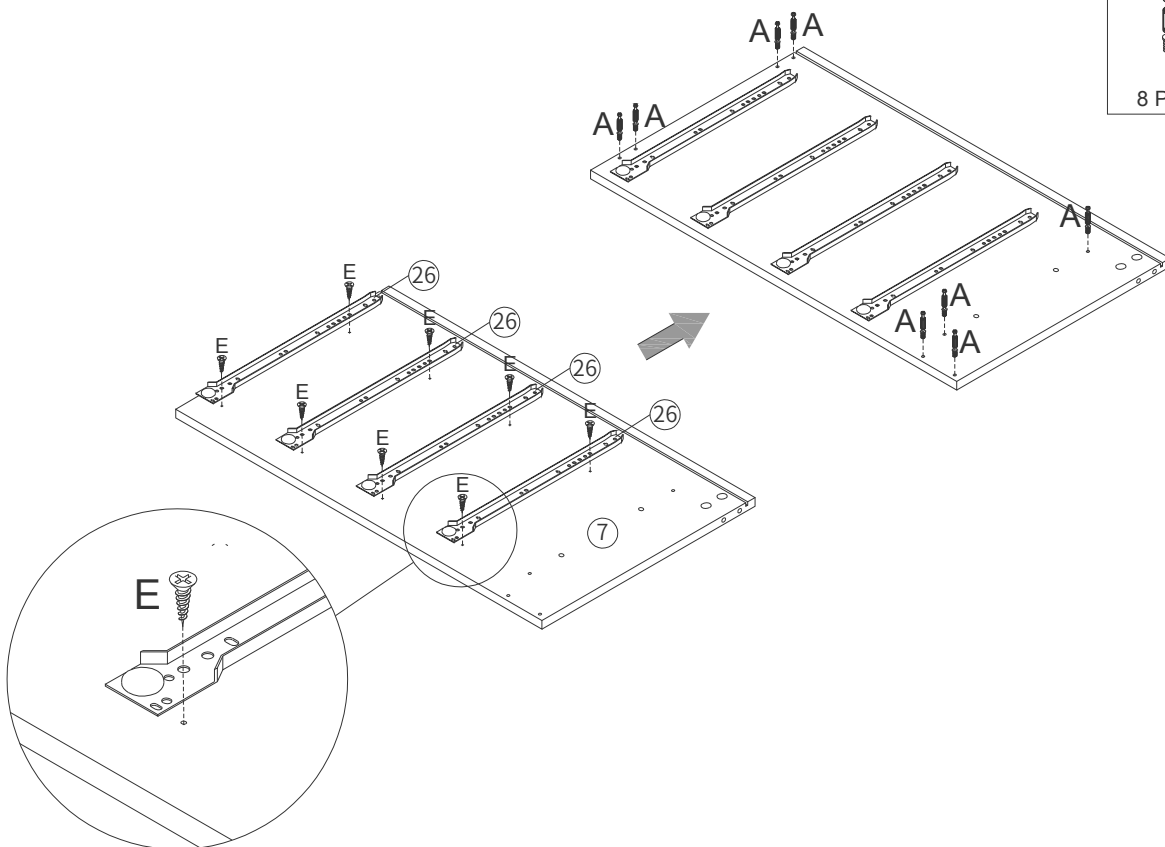

A M5X42 60 PCS	B Ø15X12 60 PCS	C Ø8X40 10 PCS	D M5X40 32 PCS	E M3.5X14 80 PCS	F M4X18 12 PCS	G 6 PCS	H 2" 2 PCS
I 47X38X2.0 4 PCS	J 2 PCS	K 4 PCS	L M3.5X25 2 PCS	M 2 PCS	 1 PCS		

Cam Lock Fastening System

This Cam Lock Fastening System will be used throughout the assembly process

1

A M5X42	E M3.5X14
	
4 PCS	2 PCS

2

E M3.5X14

4 PCS

3

A M5X42	E M3.5X14
	
12 PCS	10 PCS

4

A M5X42	E M3.5X14
	
8 PCS	8 PCS

5

B Ø15X12	C Ø8X40
	
8 PCS	2 PCS

6

B Ø15X12	C Ø8X40
	
8 PCS	2 PCS

7

B Ø15X12