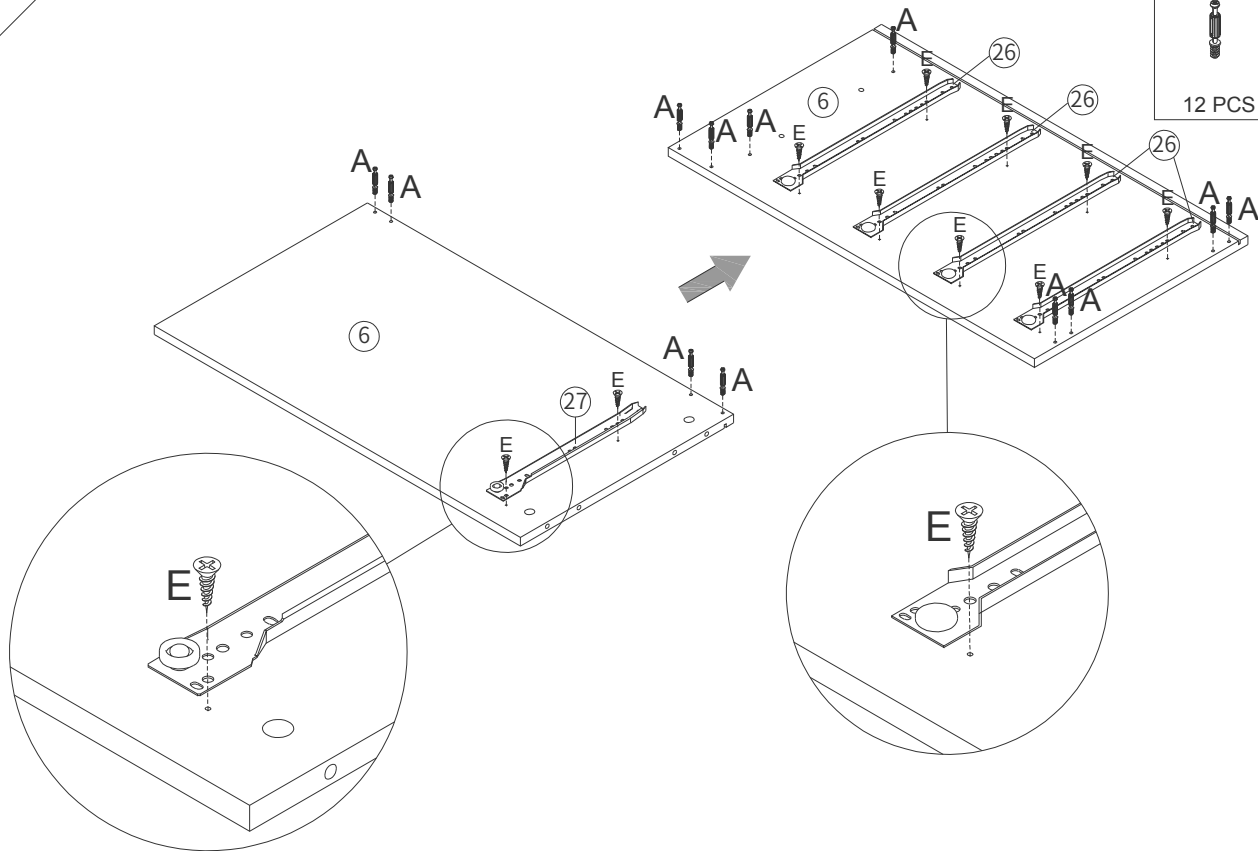

A M5X42 60 PCS	B Ø15X12 60 PCS	C Ø8X40 10 PCS	D M5X40 32 PCS	E M3.5X14 80 PCS	F M4X18 12 PCS	G 6 PCS	H 2" 2 PCS
I 47X38X2.0 4 PCS	J 2 PCS	K 4 PCS	L M3.5X25 2 PCS	M 2 PCS	 1 PCS		

Cam Lock Fastening System

This Cam Lock Fastening System will be used throughout the assembly process

1

A M5X42	E M3.5X14
	
4 PCS	2 PCS

2

E M3.5X14

4 PCS

3

A M5X42	E M3.5X14
	
12 PCS	10 PCS

4

A M5X42	E M3.5X14
	
8 PCS	8 PCS

5

B Ø15X12	C Ø8X40
	
8 PCS	2 PCS

6

B Ø15X12	C Ø8X40
	
8 PCS	2 PCS

7

B Ø15X12