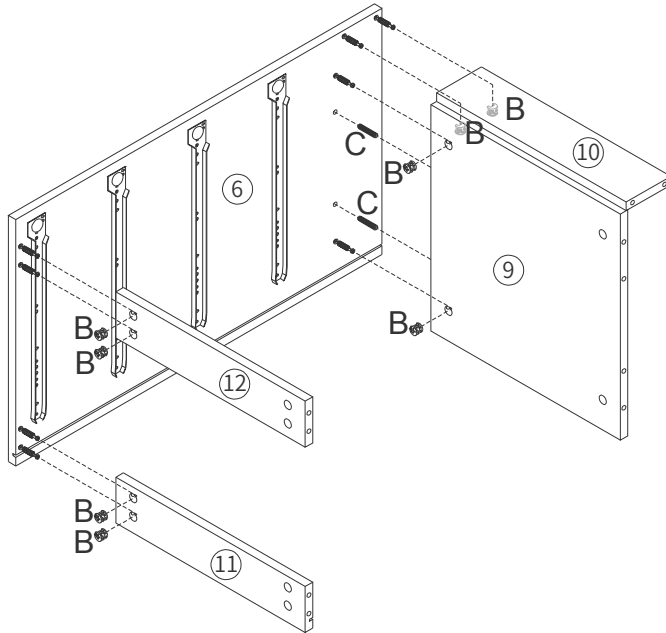

5

B Ø15X12	C Ø8X40
8 PCS	2 PCS